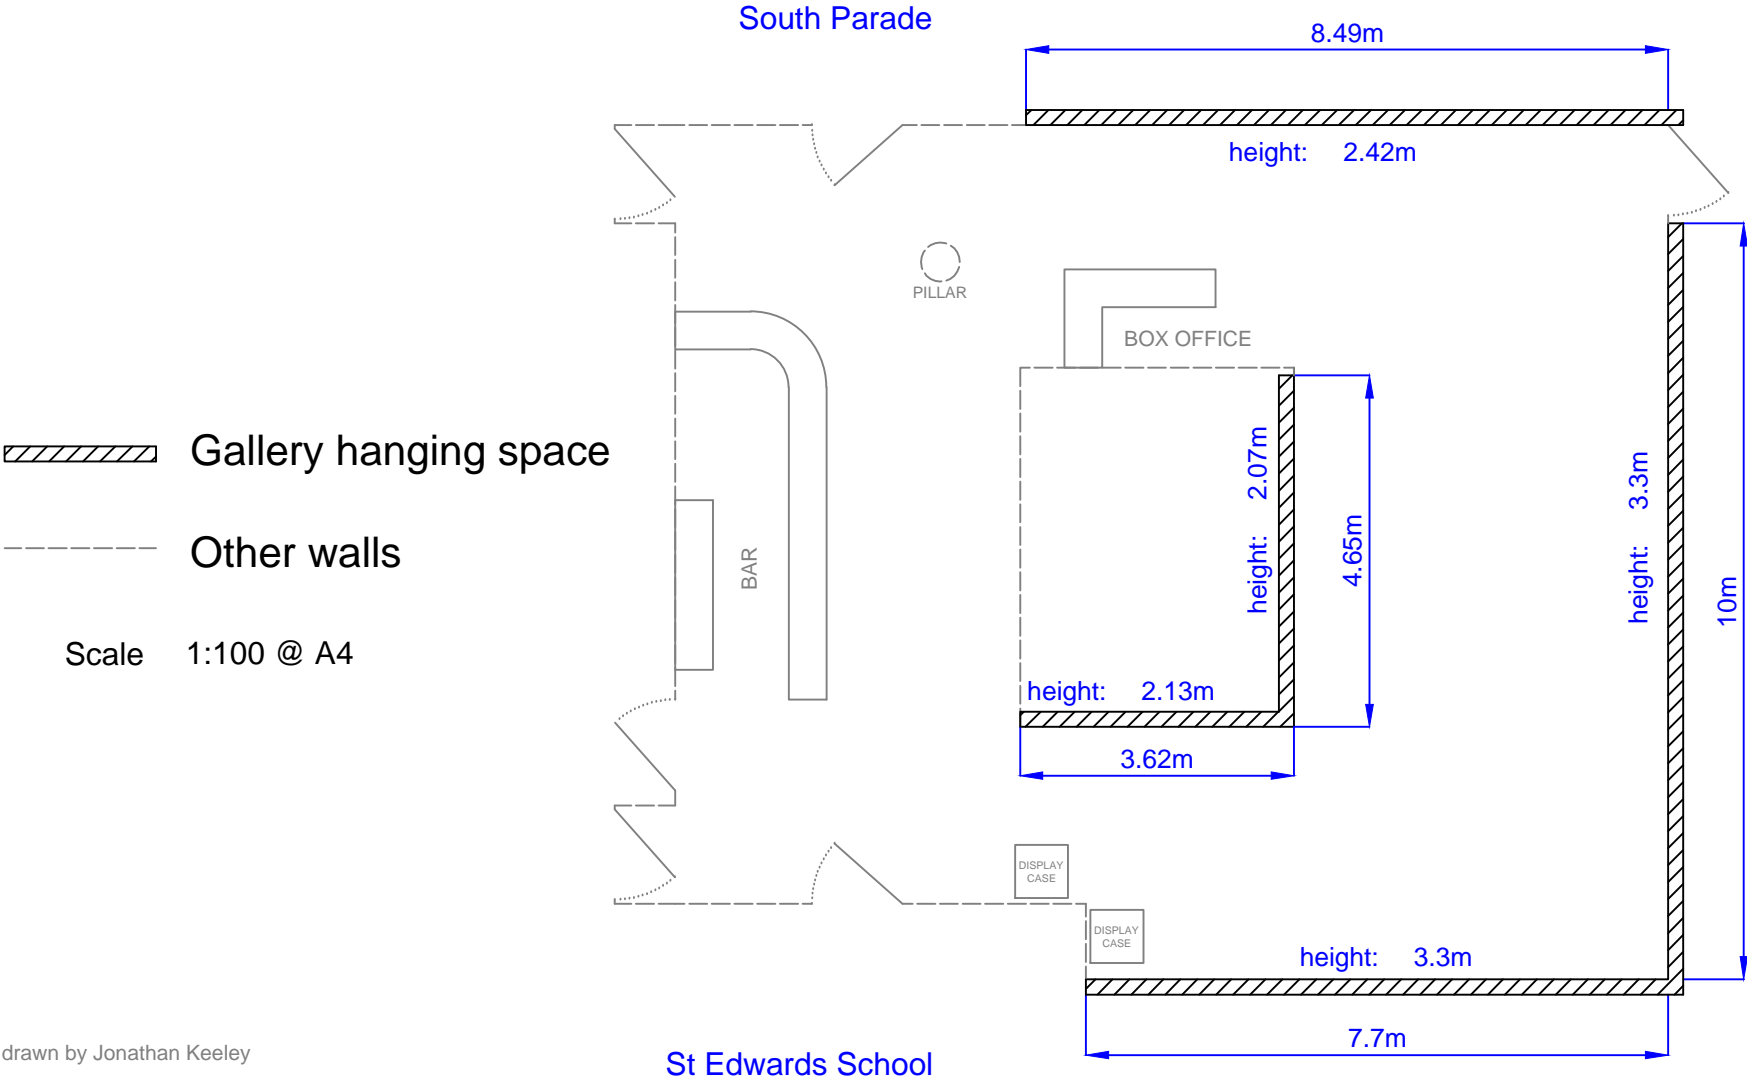

THE NORTH WALL

Gallery

drawn by Jonathan Keeley

July 2016